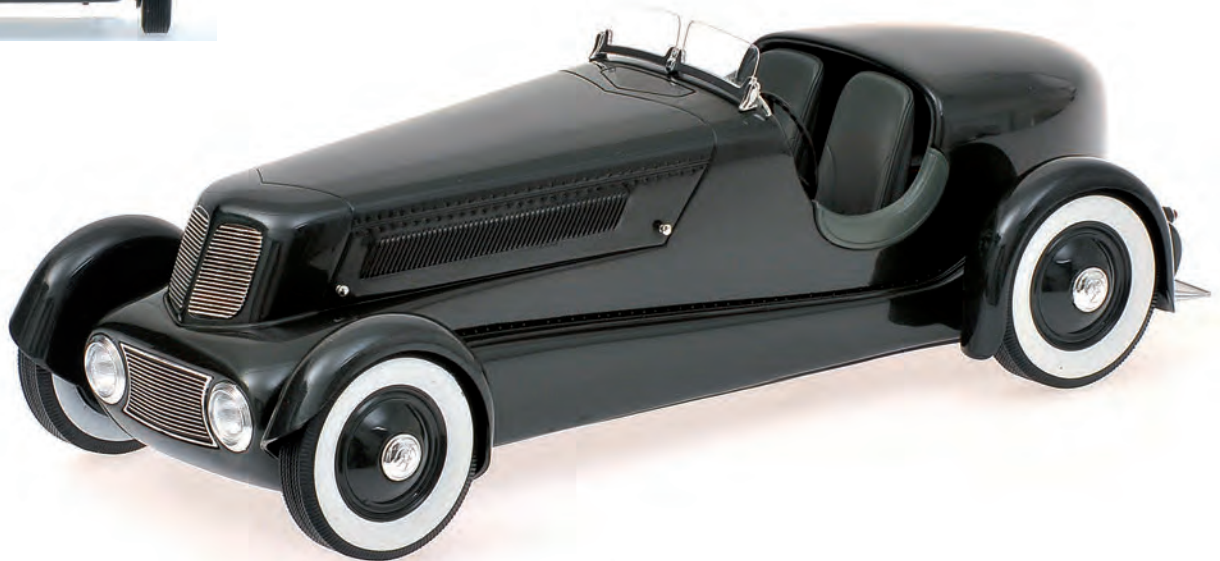

1 of 999 pcs

107 082080 EDEL FORD'S MODEL 40 SPECIAL SPEEDSTER - PEARL ESSENCE GUN METALLIC DARK GREY

1:18

Edsel Ford's Model 40